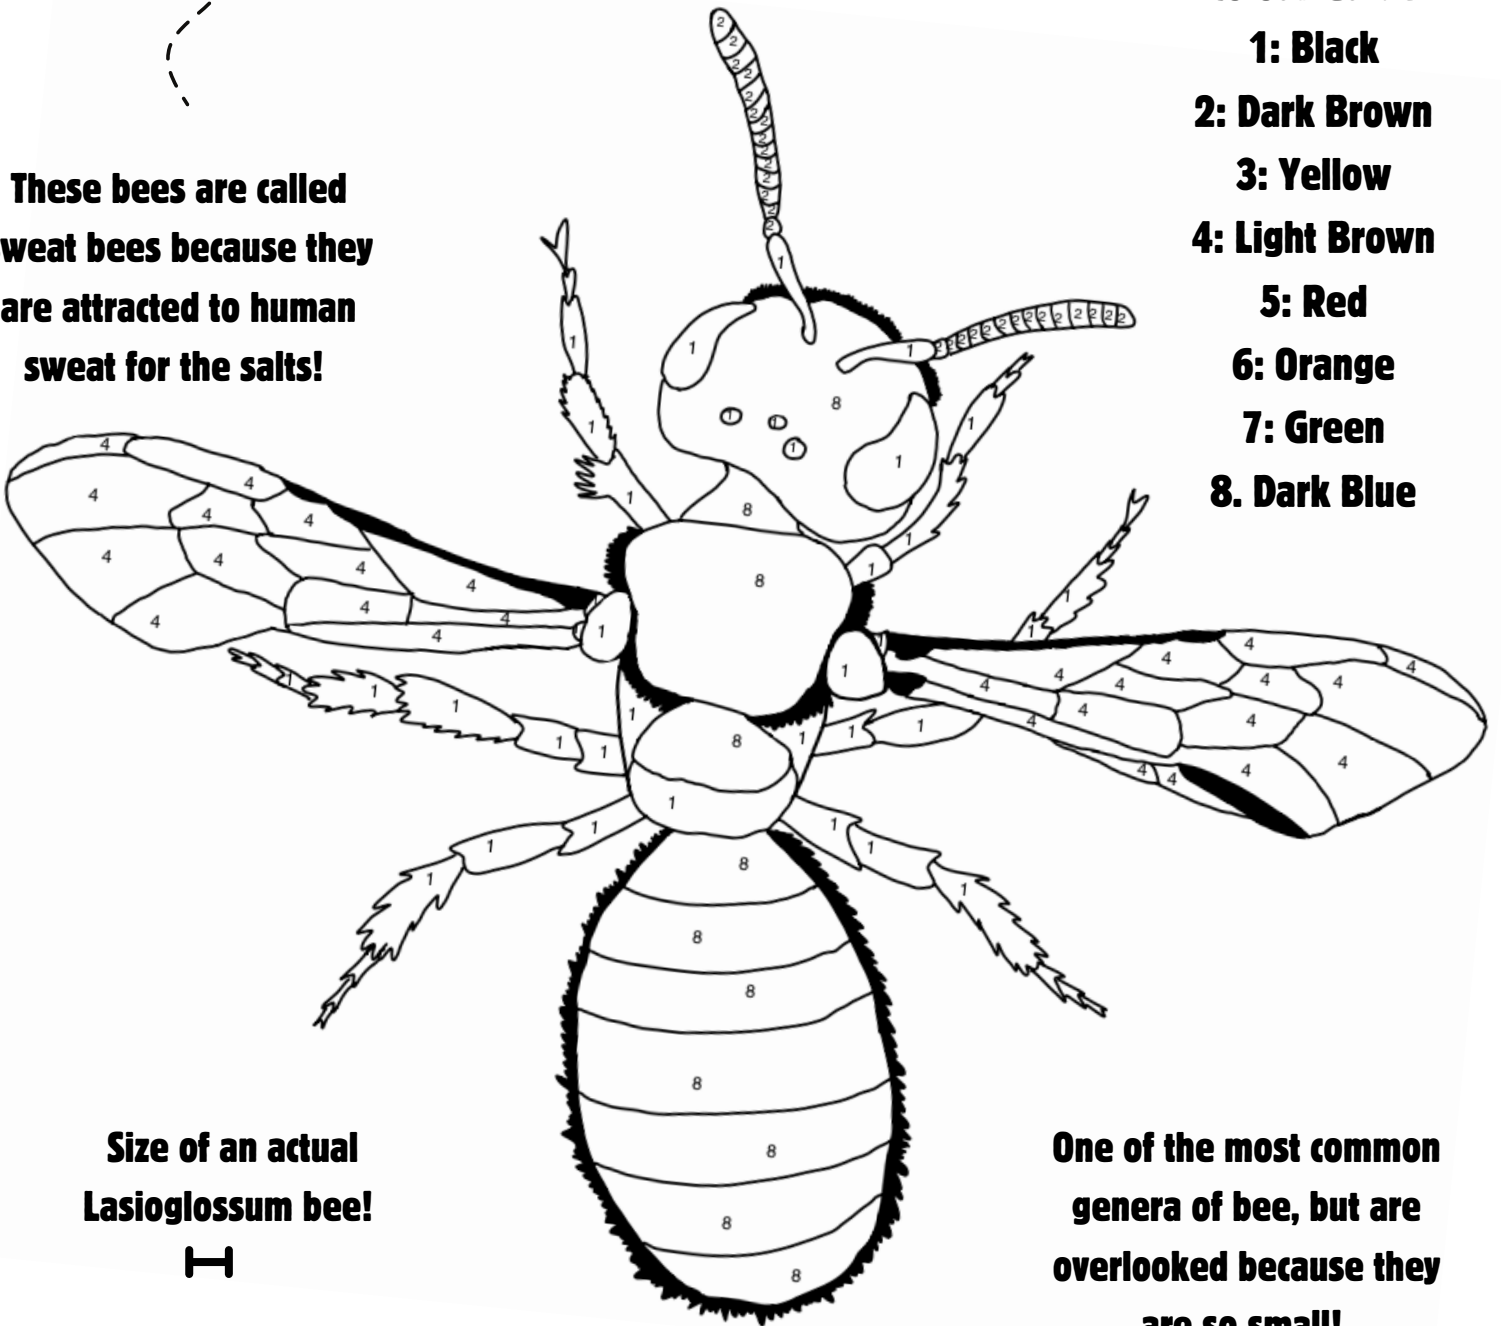

Lasioglossum

SWEAT BEE

These bees are called sweat bees because they are attracted to human sweat for the salts!

Colour Guide

- 1: Black**
- 2: Dark Brown**
- 3: Yellow**
- 4: Light Brown**
- 5: Red**
- 6: Orange**
- 7: Green**
- 8: Dark Blue**

Size of an actual Lasioglossum bee!

One of the most common genera of bee, but are overlooked because they are so small!