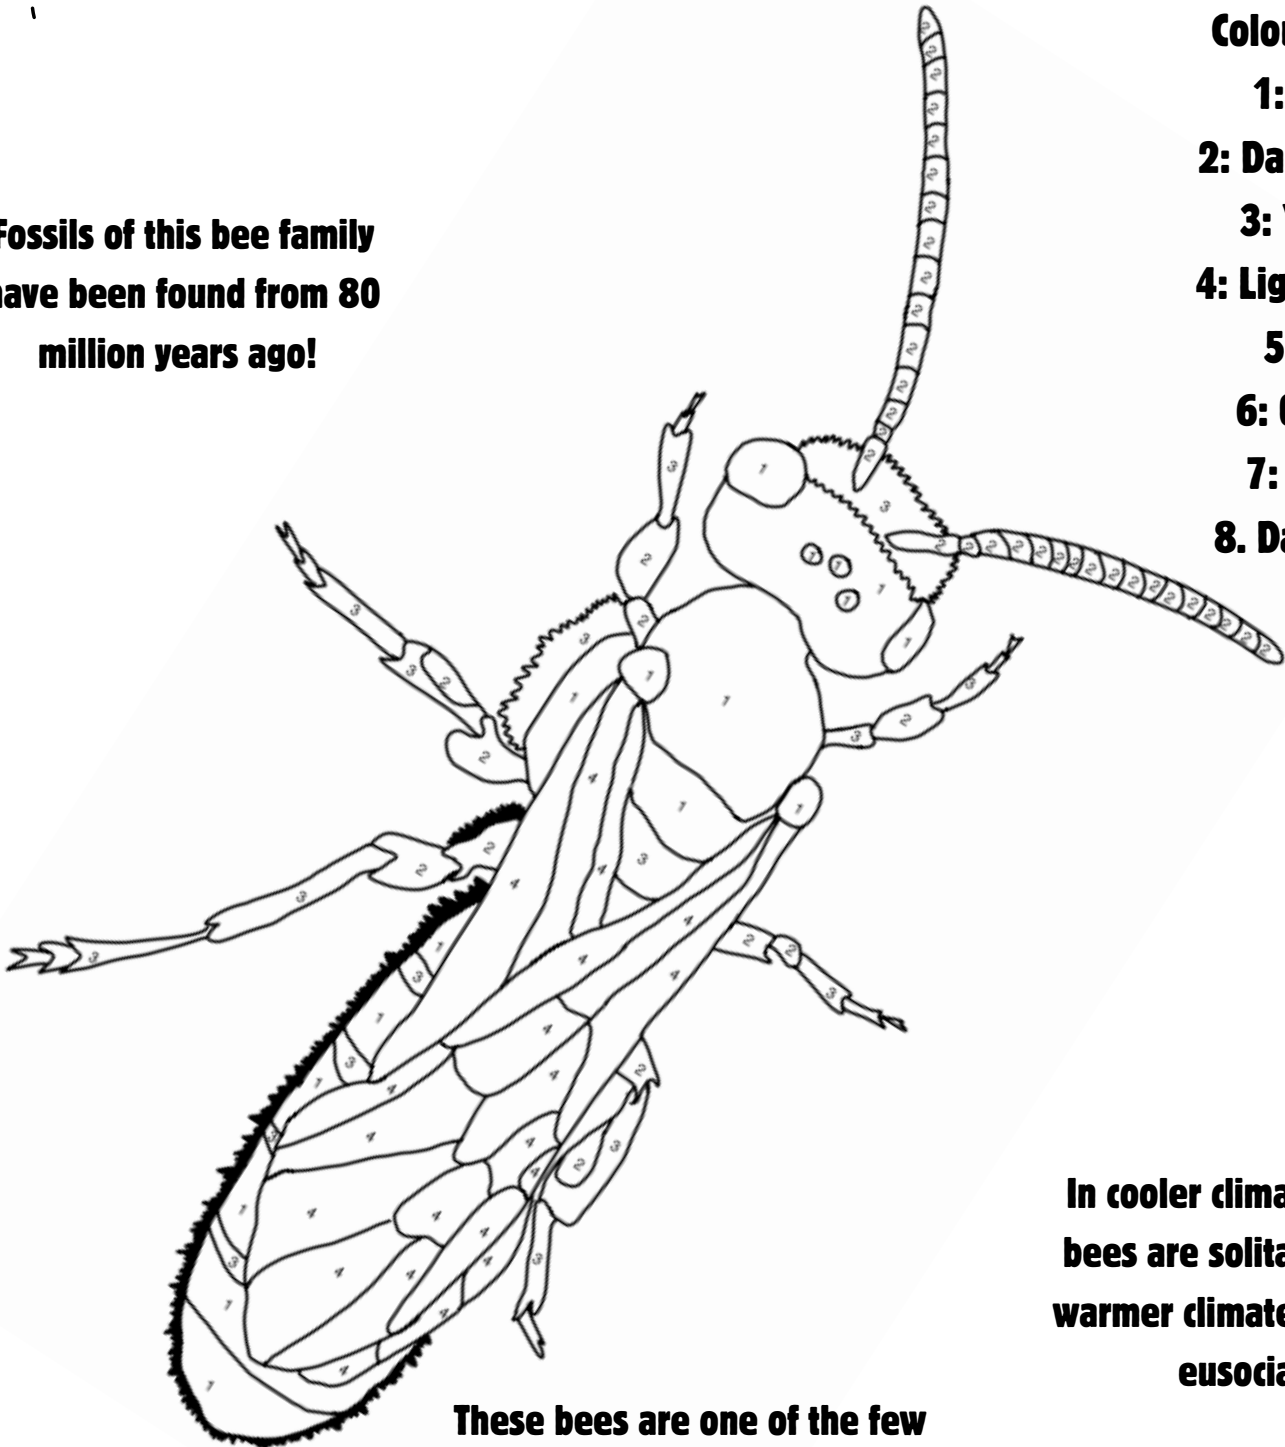

Halictus

FURROW BEE

**Fossils of this bee family
have been found from 80
million years ago!**

- Colour Guide**
- 1: Black**
 - 2: Dark Brown**
 - 3: Yellow**
 - 4: Light Brown**
 - 5: Red**
 - 6: Orange**
 - 7: Green**
 - 8. Dark Blue**